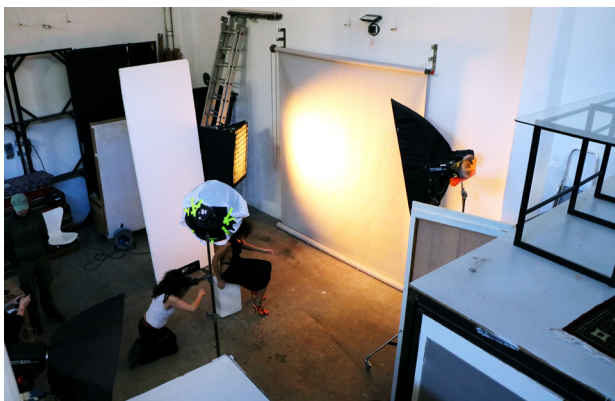

+ Welcome to our multifunctional space in the vibrant neighborhood of Nolo.

Opera is a historical multifunctional space in the lively neighbourhood of Nolo (North of Loreto). As the result of the rework of a historical iron workshop in Viale Padova (close to Pasteur Metro Station, 10 min from Duomo). Now the loft welcomes a variety of activities: cultural and community initiatives, exhibitions, workshops, and video shooting.

TOILET

DRESSING

KITCHEN

FLEX SPACE STUDIO 100 sqm

Location for photos and videos

Events

For info & prices

ehy.opera@gmail.com
+39 351 894 2550
ig: officinaopera