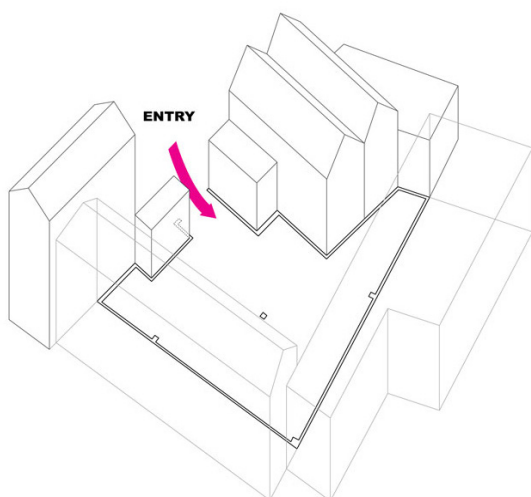

+ The space

FIXED OFFICE AREA 50sqm

ROOM 1

ROOM 2

ROOM 3

ENTRY 11sqm

FIXED IRON WORKSHOP 23sqm

FIXED SERVICE 25sqm

TOILET

DRESSING

KITCHEN

FLEX SPACE STUDIO 100 sqm