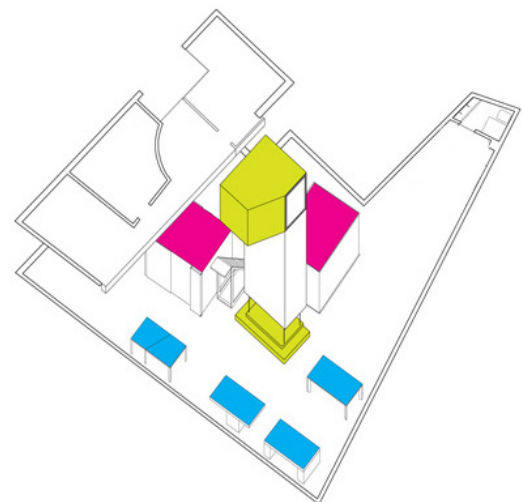

+ The space

FIXED OFFICE AREA 50sqm

ROOM 1

ROOM 2

ROOM 3

ENTRY 11sqm

FIXED IRON WORKSHOP 23sqm

FIXED SERVICE 25sqm

TOILET

DRESSING

KITCHEN

FLEX SPACE STUDIO 100 sqm