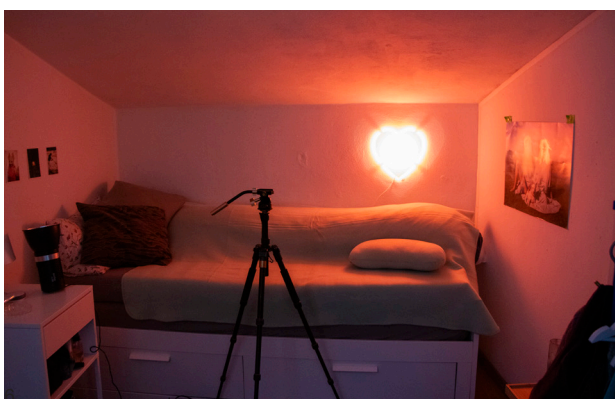

Location for photos and videos