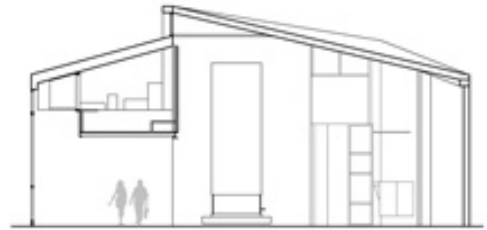

+ The space

FIXED OFFICE AREA 50sqm

ROOM 1

ROOM 2

ROOM 3

ENTRY 11sqm

FIXED IRON WORKSHOP 23sqm

FIXED SERVICE 25sqm

TOILET

DRESSING

KITCHEN

FLEX SPACE STUDIO 100 sqm